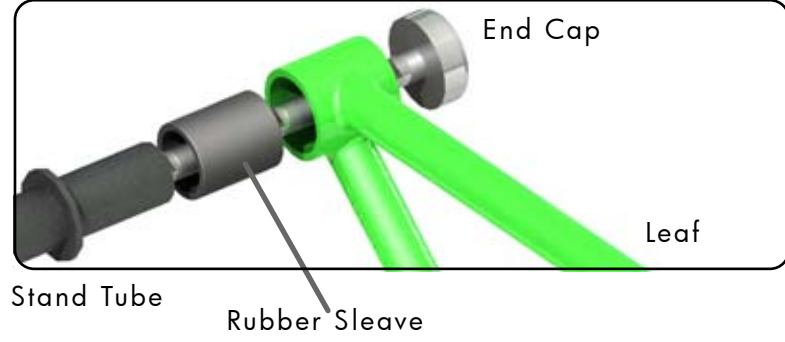

Leaf - Expanding, Positioning and Modular bike rack system

Rotating Mechanism: Compressed Rubber Sleeve

Minimal Footprint, Minimal Material, Maximum Usability

5 lbs of Force

User can rotate the leaf to fit his/her frame.

Rack for 4 bicycles

Multi-Leaf Single Sided Rack
6 Bicycles

Multi-Leaf Two Sided Rack
10 Bicycles

The Leaf covers all major locking points