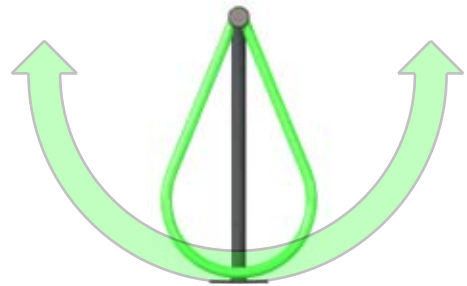

Leaf - Expanding, Positioning and Modular bike rack system

Rotating Mechanism: Compressed Rubber Sleeve

Minimal Footprint, Minimal Material, Maximum Usability

5 lbs of Force

User can rotate the leaf to fit his/her frame.

Rack for 4 bicycles

Multi-Leaf Single Sided Rack
6 Bicycles

Multi-Leaf Two Sided Rack
10 Bicycles

The Leaf covers all major locking points